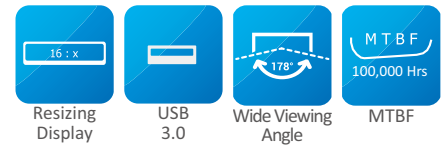

2755-A (USB 3.0)

27.5" Resizing LCD, 200 nits LED backlight, 1366x70 smart shelf display

Key Features

- 27.5" resizing LCD
- Resizing display (aspect ratio of 16:1)
- Brightness of 200 nits
- Resolutions: 1366 x 70
- Wide viewing angle of 178° (H), 178° (V)
- USB 3.0 functionality
- BL MTBF: 100,000 hours

Specifications

	SSH2755-A	SSD2755-A
Description	27.5" Resizing LCD, 200 nits LED backlight, 1366x70 smart shelf display	
Screen size	27.5"	
Display area (mm)	697.7(H) x 35.7(V)	
Brightness	200 cd/m ²	
Resolution	1366x70	
Aspect ratio	16:1	
Contrast ratio	3000:1	
Pixel pitch (mm)	0.51075 (H) x 0.51075 (V)	
Pixel per inch (PPI)	50	
Viewing angle	178° (H), 178° (V)	
Color saturation (NTSC)	80%	
Display colors	16.7M	
Response time (Typical)	6.5ms	
Video interface	USB 3.0	
Input power	USB 3.0	
Power consumption	4.5w	
Dimensions (mm)	719.5x 67.1 x 19.4	719.5x67.1x32.8
Bezel size (U/B/L/R)	13.7/13.7/8.9/8.9	13.7/13.7/8.9/8.9
Weight (Net)	0.7kg	1.7kg
Mounting		VESA 280x40, 200 x40
OSD key	4 keys (Power switch, menu, +, -)	
OSD control	Brightness, color, contrast, H/V position... etc	
Operating temperature	0°C ~ +50°C	
Storage temperature	-20°C ~ +60°C	
Product approval		CE, FCC